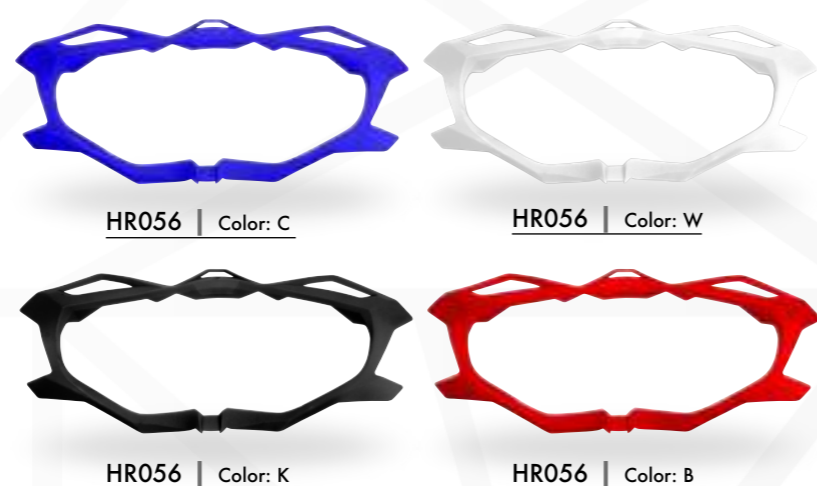

NOSE RUBBER PROTECTION FOR DIAMOND HELMETS

100% MADE IN ITALY Guarnizione anteriore in gomma per casco DIAMOND
Nose protection rubber for DIAMOND Helmets

HR056 | Color: C HR056 | Color: W
HR056 | Color: K HR056 | Color: B