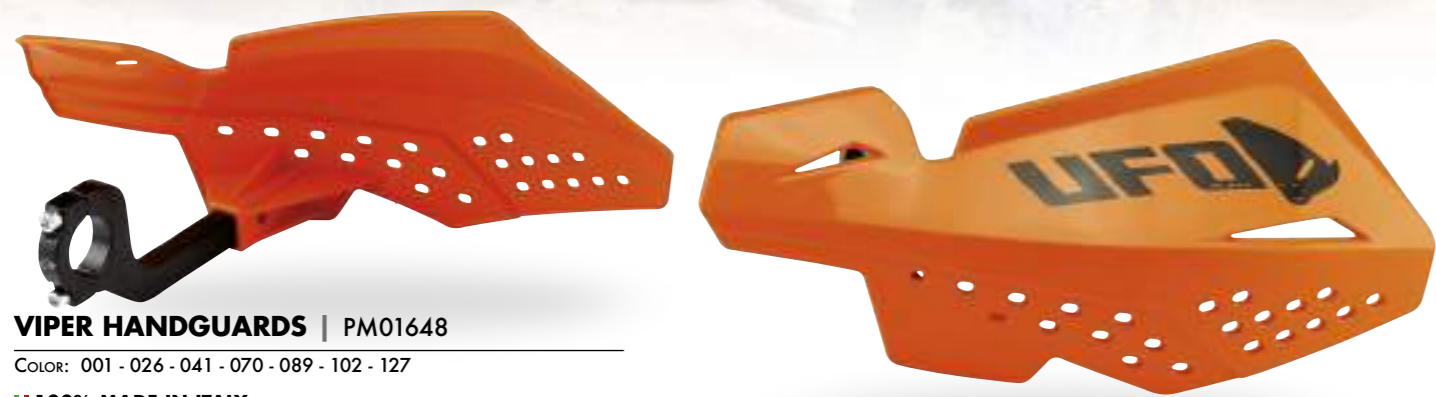

VIPER HANDGUARDS | PM01648

Color: 001 - 026 - 041 - 070 - 089 - 102 - 127

100% MADE IN ITALY

Paramano universale "Viper" per cross/enduro
Universal "Viper" handguards

REPLACEMENT Mounting Hardware | PM01636

Ricambio Kit di montaggio per paramano per PM01630-PM01631-PM01634-PM01635-PM01640-PM01641-PM01642-PM01643-PM01646-PM01647-PM01648-PM01649-PM01650-PM01651
Mounting hardware for PM01630-PM01631-PM01634-PM01635-PM01640-PM01641-PM01642-PM01643-PM01646-PM01647-PM01648-PM01649-PM01650-PM01651

REPLACEMENT plastic | PM01649

Color: 001 - 026 - 041 - 070 - 089 - 102 - 127

100% MADE IN ITALY

Ricambio plastica per paramani Viper
Replacement plastic for Viper handguards

ESCALADE HANDGUARDS | PM01646

Color: 001 - 026 - 041 - 070 - 089 - 102 - 127

100% MADE IN ITALY

Paramano universale "Escalade" per cross/enduro in Doppia Iniezione
"Escalade" Universal Dual Injection handguards

REPLACEMENT plastic | PM01647

Color: 001 - 026 - 041 - 070 - 089 - 102 - 127

100% MADE IN ITALY

Ricambio plastica per paramani Escalade
Replacement plastic for Escalade handguards

REPLACEMENT Mounting Hardware | PM01636

Ricambio Kit di montaggio per paramano per PM01630-PM01631-PM01634-PM01635-PM01640-PM01641-PM01642-PM01643-PM01646-PM01647-PM01648-PM01649-PM01650-PM01651
Mounting hardware for PM01630-PM01631-PM01634-PM01635-PM01640-PM01641-PM01642-PM01643-PM01646-PM01647-PM01648-PM01649-PM01650-PM01651