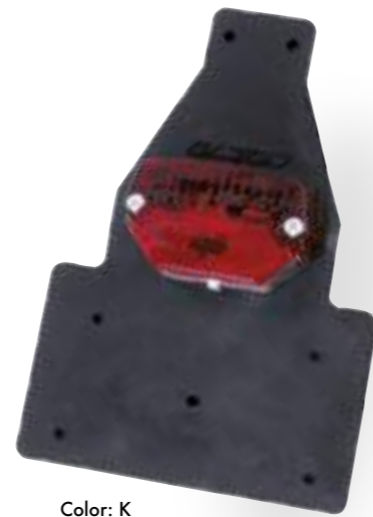

Color: K

ME08028

Color: K

100% MADE IN ITALY

Portatarga universale in gomma con fanalino
Universal rubber license plate holder with light