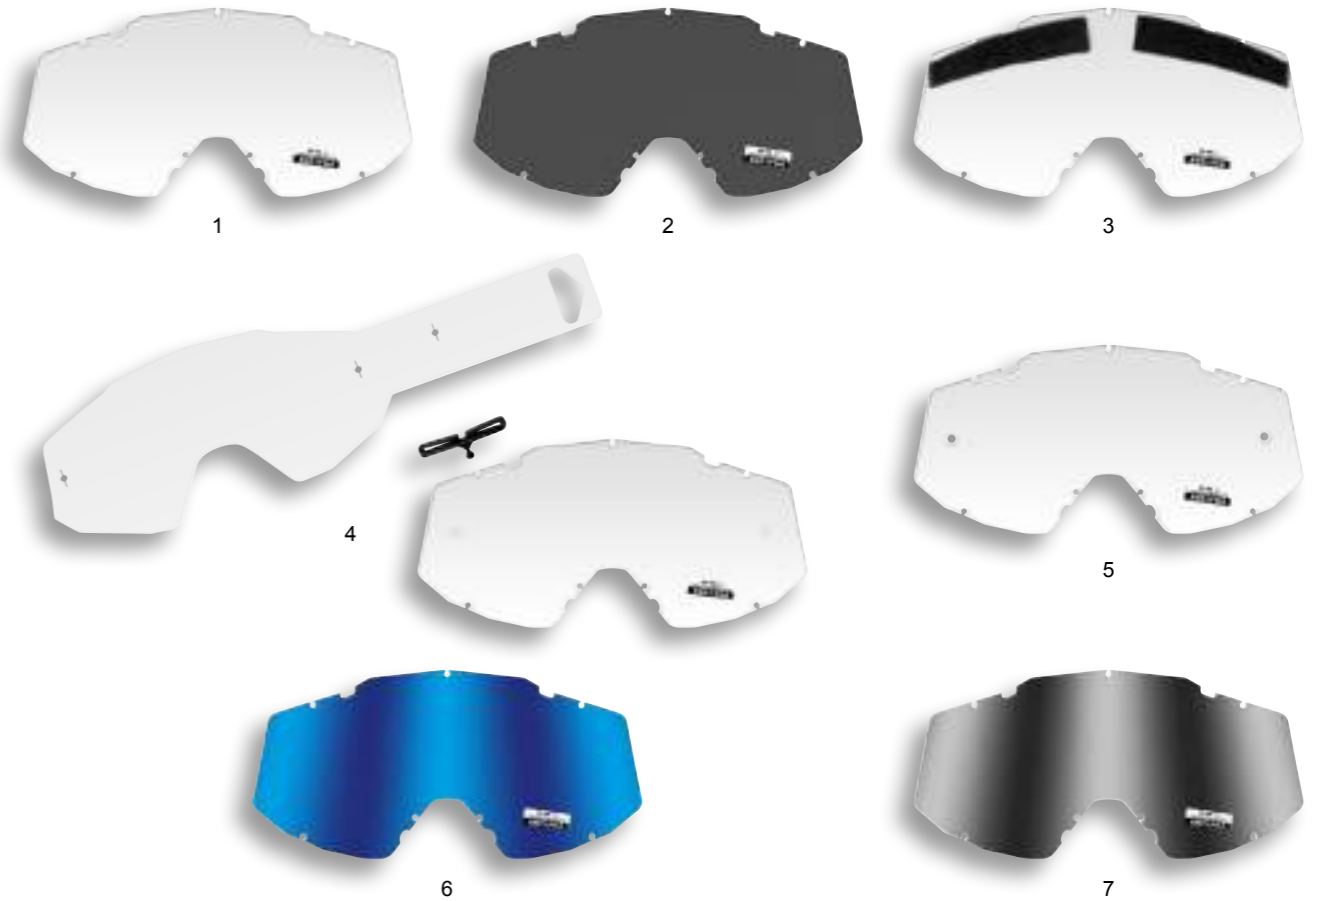

MYSTIC GOGGLE | OC02196

SIZES: One size fits all | Color: B - C - D - W - K - T

Occhiali MYSTIC

1. Occhiale molto leggero
   - Ottimo adattamento al raggio di curvatura dei vari modelli di casco
   - La soffice spugna interna garantisce una buona aderenza e previene le infiltrazioni di sudore
2. MYSTIC Goggle
3. Very light goggles
   - The shape is adapt to the radius of curvature of different helmet models
   - The soft sponge cloth that lines the rim improves adhesion and prevents leaks of sweat

MYSTIC

MYSTIC GOGGLE

REPLACEMENT FOR MYSTIC GOGGLE

LENTI, LENTI A STRAPPO, ROLL OFF'S / REPLACEMENT LENSES, TEAR OFF'S, ROLL OFF'S

1	LE02197	Lente trasparente / Clear lens for Mystic
2	LE02198	Lente fumè / Smoke lens for Mystic
3	LE02199	Lente trasparente ventilata / Vented clear lens for Mystic
4	LE02200	Lente trasparente + 10 strappi / Clear lens + 10 tear off's for Mystic
5	LE02201	Lente trasparente con fori per roll off's / Clear lens with roll off's holes for Mystic
6	LE02202	Lente specchiata scura (blu-bianca) / Mirror lens (blue-white) for Mystic
7	LE02203	Lente specchiata chiara (bianca) / Mirror lens (white) for Mystic