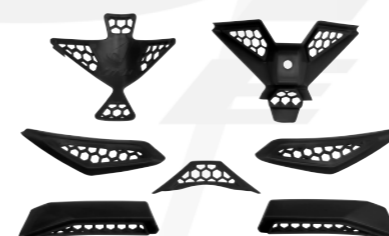

HR059 | Color: K