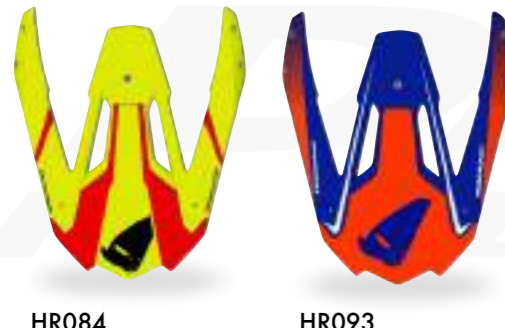

Sizes: XXS - XS - S - M - L - XL

Casco DIAMOND in Multi-Axial Fiber
DIAMOND Multi-Axial Fiber Helmet

100% MADE IN ITALY

E11 22R-050618-P

NEON COLOR

DIAMOND | HE045

Sizes: XXS - XS - S - M - L - XL

Casco DIAMOND in Multi-Axial Fiber
DIAMOND Multi-Axial Fiber Helmet

100% MADE IN ITALY

E11 22R-050618-P

NEON COLOR

VISOR FOR DIAMOND HELMETS

100% MADE IN ITALY Frontini per casco DIAMOND
Visors for DIAMOND Helmets

HR076 HR077

HR087 HR090

HR084 HR093