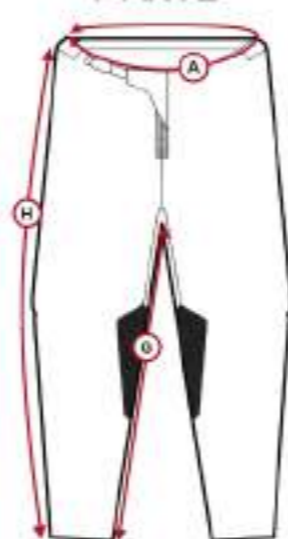

JACKETS

ADULT ENDURO JACKET				
SIZE	A	B	C	D
	Circonfenza torace Chest circumference	Lunghezza manica Sleeve length	Lunghezza dietro Center back length	Lunghezza spalle Shoulder width
M	120 cm	67 cm	72 cm	50 cm
L	130 cm	68,5 cm	73,5 cm	57 cm
XL	134 cm	70 cm	75 cm	58 cm
XXL	138 cm	71,5 cm	76,5 cm	59 cm

JACKETS

JERSEYS

ADULT JERSEY				
SIZE	A	B	C	D
	Circonfenza torace Chest circumference	Lunghezza davanti Front length	Lunghezza dietro Center back length	Lunghezza manica Sleeve length
XS	100 cm	70 cm	73,5 cm	75,9 cm
S	104 cm	72 cm	75,5 cm	78,1 cm
M	108 cm	74 cm	77,5 cm	80,3 cm
L	112 cm	76 cm	79,5 cm	82,5 cm
XL	116 cm	78 cm	81,5 cm	84,7 cm
XXL	120 cm	80 cm	83,5 cm	86,9 cm
XXXL	124 cm	82 cm	85,5 cm	89,1 cm

KID JERSEY

SIZE	A	B	C	D
	Circonfenza torace Chest circumference	Lunghezza davanti Front length	Lunghezza dietro Center back length	Lunghezza manica Sleeve length
XXXS	90 cm	42,2 cm	57,5 cm	58,0 cm
XXS	94 cm	45,0 cm	62,0 cm	62,5 cm
XS	98 cm	48,3 cm	67,0 cm	65,0 cm
S	104 cm	51,8 cm	72,0 cm	68,0 cm

JERSEYS

PANTS

ADULT MADE IN ITALY PANTS

SIZE USA/EU	A	G	H
	Circonfenza vita Waist circumference	Caviglio Inseam	Lunghezza Length
26/44	79 cm	70 cm	96 cm
28/46	82 cm	71 cm	98 cm
30/48	85 cm	72 cm	100 cm
32/50	88 cm	73 cm	101 cm
34/52	91 cm	74 cm	102 cm
36/54	94 cm	75 cm	104 cm
38/56	97 cm	76 cm	106 cm
40/58	100 cm	77 cm	108 cm

ADULT ENTRY LEVEL PANTS

SIZE USA/EU	A	G	H
	Circonfenza vita Waist circumference	Caviglio Inseam	Lunghezza Length
26/44	80 cm	71 cm	93 cm
28/46	84 cm	72 cm	95 cm
30/48	89 cm	73 cm	97 cm
32/50	94 cm	75 cm	100 cm
34/52	97 cm	77 cm	103 cm
36/54	100 cm	79 cm	106 cm
38/56	103 cm	80 cm	108 cm
40/58	110 cm	81 cm	110 cm

PANTS

KID PANTS

SIZE	A	G	H
	Circonfenza vita Waist circumference	Caviglio Inseam	Lunghezza Length
26 (24/26)	68 cm	54 cm	80 cm
30 (28/30)	73 cm	57 cm	80 cm
34 (32/34)	77 cm	62 cm	84 cm
38 (36/38)	80 cm	63 cm	86 cm
40 (40/42)	84 cm	65 cm	90 cm

HELMETS