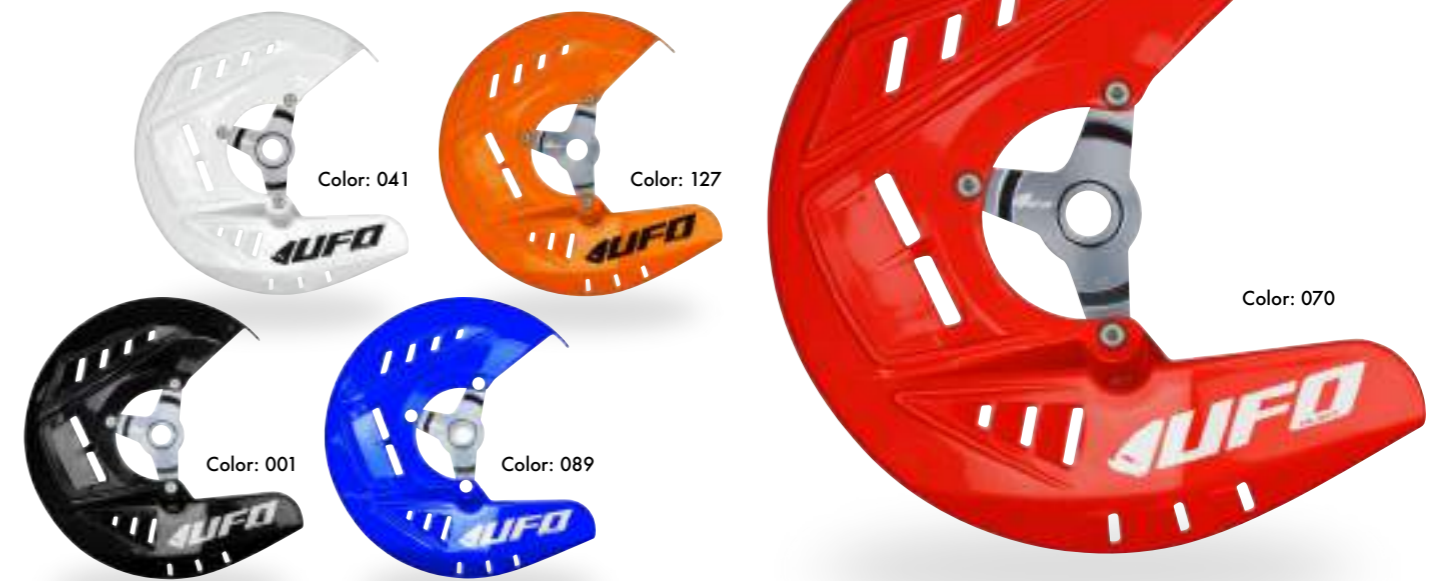

COD.	COL.	DESCR.
HO04677	001-041-070	Copridisco HONDA CRF 250 2013-2019; CRF 450 2013-2019 (completo di kit montaggio in alluminio) Front disc cover Honda CRF 250 2013-2019; CRF 450 2013-2019 (aluminium mounting kit included)
HU03368	001-041	Copridisco HUSQVARNA TE-FE 2014-2015; TC-FC 2014; Husaberg 2012-2013 (completo di kit montaggio in alluminio) Front disc cover Husqvarna TE-FE 2014-2015; TC-FC 2014; Husaberg 2012-2013 (aluminium mounting kit included)
HU03369	001-041	Copridisco HUSQVARNA TE-FE 2016-2019; TC-FC 2015-2019 (completo di kit montaggio in alluminio) Front disc cover Husqvarna TE-FE 2016-2019; TC-FC 2015-2019 (aluminium mounting kit included)
KA04741	001-041	Copridisco KAWASAKI KXF 250 2013-2019; KXF 450 2013-2018 (completo di kit montaggio in alluminio) Front disc cover Kawasaki KXF 250 2013-2019; KXF 450 2013-2018 (aluminium mounting kit included)
KT04068	001-041-127	Copridisco KTM SX-SXF 2010-2014; EX-EXC 2010-2014 (completo di kit montaggio in alluminio) Front disc cover KTM SX-SXF 2010-2014; EX-EXC 2010-2014 (aluminium mounting kit included)
KT04069	001-041-127	Copridisco KTM SX-SXF 2015-2019; EXC & EXC-F 2015-2019 (completo di kit montaggio in alluminio) Front disc cover KTM SX-SXF 2015-2019; EXC & EXC-F 2015-2019 (aluminium mounting kit included)
SU04936	001-041	Copridisco SUZUKI RMZ 250-450 2013-2019 (completo di kit montaggio in alluminio) Front disc cover Suzuki RMZ 250-450 2013-2019 (aluminium mounting kit included)
YA04851	001-041-089	Copridisco YAMAHA YZF 250-450 2014-2019 (completo di kit montaggio in alluminio) Front disc cover Yamaha YZF 250-450 2014-2019 (aluminium mounting kit included)