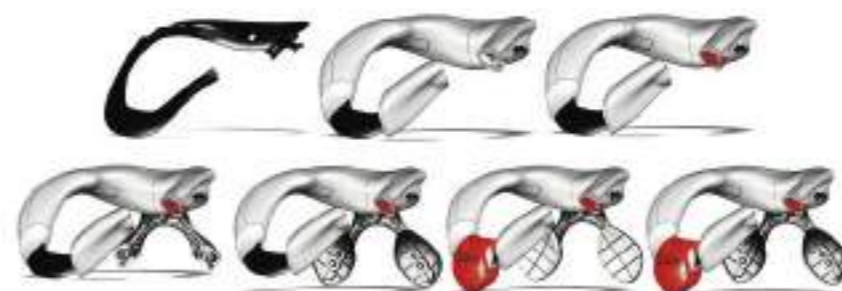

I tecnici della Ufo plast hanno sfruttato la loro grande conoscenza dei polimeri plastici per produrre l'NSS, creando un co-stampato tra polimeri iniettati e polimeri espansi che rappresenta una vera novità nel settore, evitando l'utilizzo di pericolose (in caso di cedimento strutturale) fibre composite.

Un processo che conferisce caratteristiche strutturali adeguate per la necessità e al tempo stesso assicura un confort ottimale, lo sviluppo ergonomico del prodotto e le proprietà del PU espanso assicurano un ottimo assorbimento agli urti e un'ininfluente interferenza con il collo in caso di contatto.

Ufo plast technicians used their great knowledge of the plastic polymers to produce the NSS (co-moulded injected polymers), avoiding the use of dangerous (in case of structural failure) composite fibers.

L'attacco laterale permette di indossare l'NSS con estrema facilità e in totale autonomia, anche con il casco indossato. Un'efficace sistema di sicurezza consente il mantenimento della chiusura in caso di urto.

The side attack allows to wear the NSS with extreme facility and in total autonomy, also after putting the helmet in your head. A safety system allows the maintenance of the closure also case of crash.